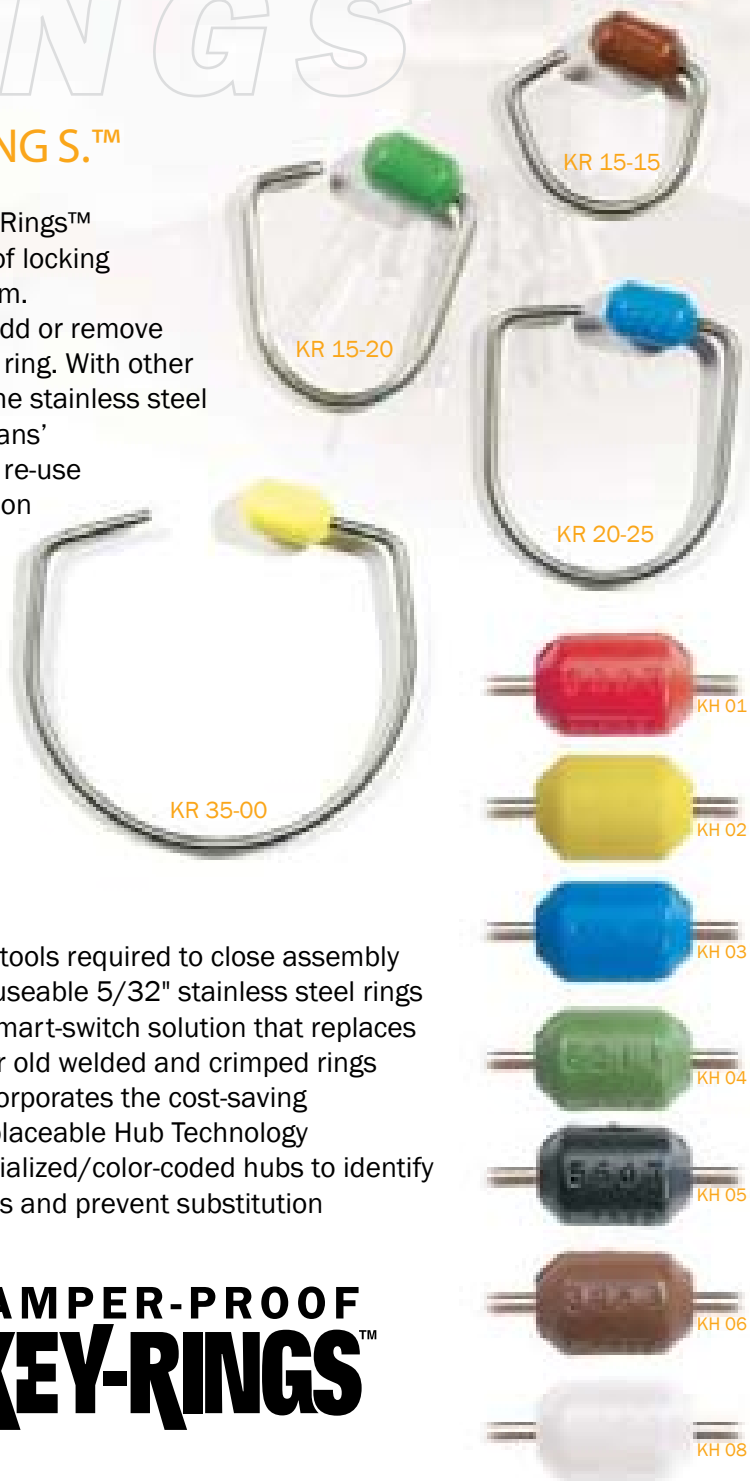

TAMPER-PROOF KEY-RINGS™